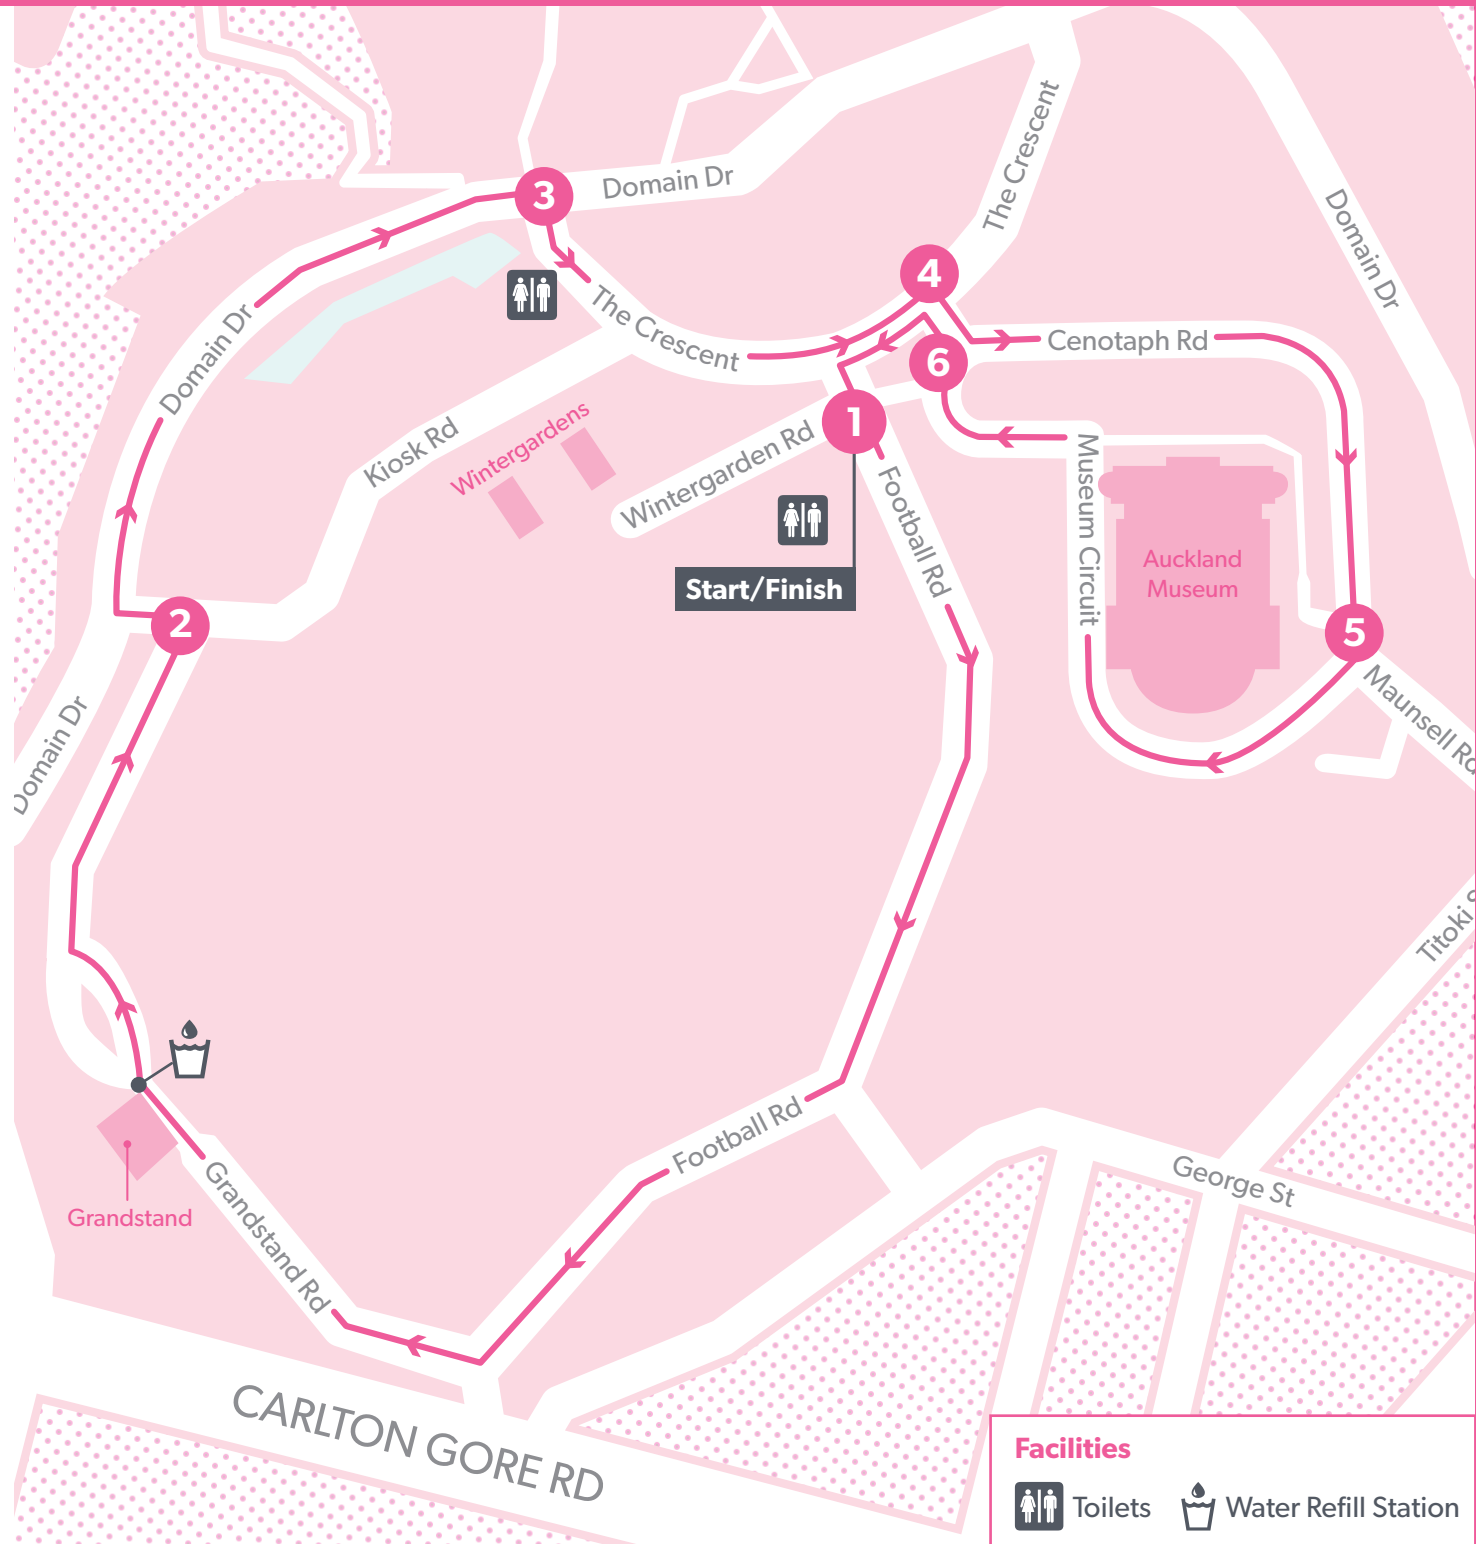

5km Route | Auckland

- 1** Start at the corner of Wintergarden Road and Football Road. Head clockwise around the domain on the pavement (you will pass the main grandstand).
- 2** Once you reach Kiosk Road, turn left then immediately right into Domain Drive.
- 3** Turn right onto The Crescent.
- 4** Stay on The Crescent until Cenotaph Road, where you will turn right.
- 5** Follow the road around to the right, onto Museum Circuit.
- 6** Turn left onto The Crescent and left again into Football Road.

Complete steps 1 to 6 again, this time crossing the finish line!

Facilities

- Toilets
- Water Refill Station